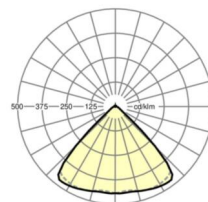

CHARACTERISTICS

Order number	19410004155
EAN number	4020863398607
Commodity code	94051190
Certification mark	IP 20, Protection class I, VDU 65°<3000, ENEC10 VDE, F, HACCP DIN10500/Food/IFS-application-related suitability/BRC, Indoor, CE
Impact resistance (IK rating)	IK03 (-20°C bis 45°C)
Ambient temperatur	ta -20°C to 45°C
Warranty period	5 years
State funding programs	BEG - Federal funding for efficient buildings (valid only for Germany)

ELECTRICAL ENGINEERING

Controller	Electronic driver (1 pcs.)
System output	26W
Mains voltage	230V/50Hz
Energy efficiency class/light source	D

LIGHTING TECHNOLOGY

Placement	LED, Colour rendering/Light colour CRI ≥ 80 / 6500K
Colour tolerance (MacAdam)	3SDCM
Photobiological safety (Luminaire)	RG1
Nominal luminous flux	4227lm
LED service life	50000h L80/B10 (Tq 45°C)
Luminaire luminous efficiency	164lm/W
Beam angle	95° (C0) / 95° (C90)
UGR lat./long.	18.7 / 19.2

MECHANICS

Housing colour	silver grey/white aluminium RAL 9006
Dimensions (LxWxH/DxH)	1531mm x 55mm x 33mm
Weight (net)	1.9kg
Type of installation	Mounting rail system installation, Light structure

Dimensions

L	1531 mm	Length
B	55 mm	Width
H	33 mm	Height

DEEP-LINK

<https://www.regiolux.de/en/article/19410004155>